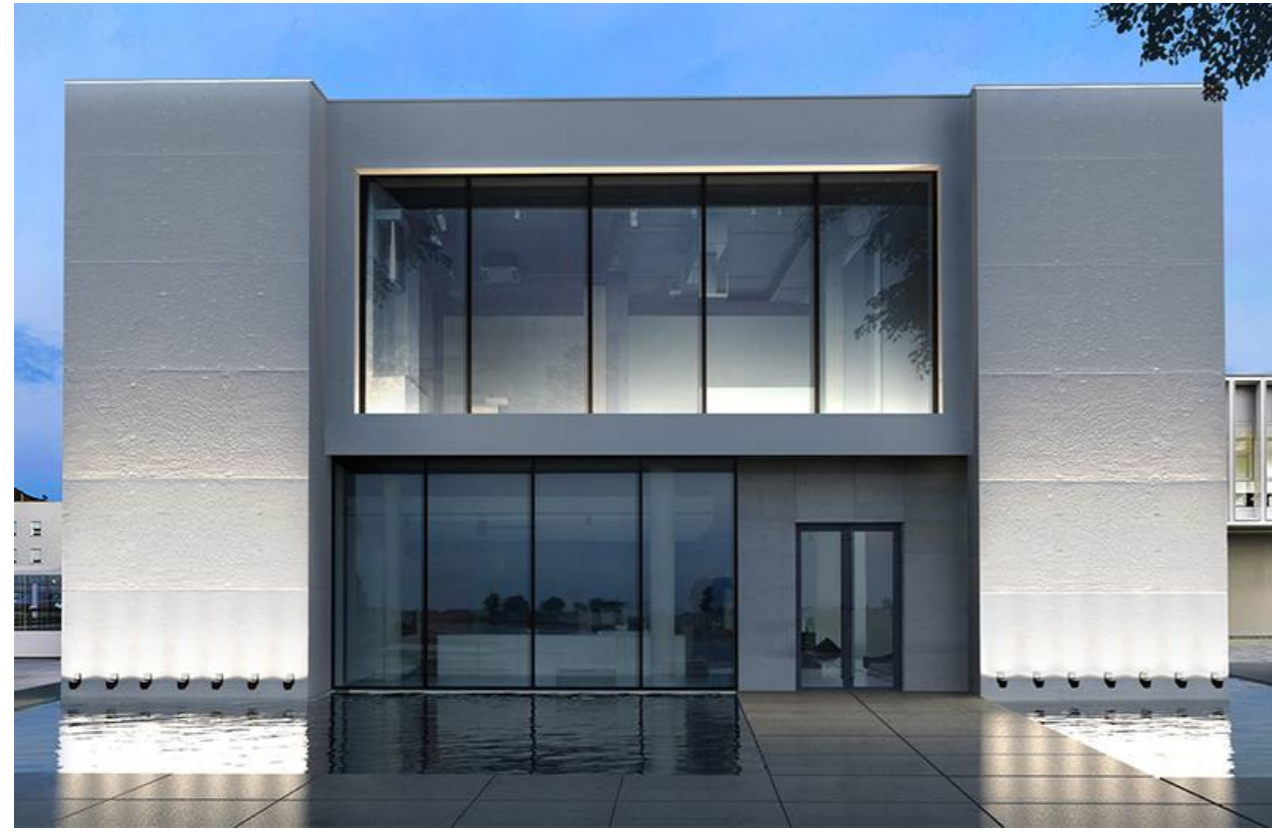

Fokus spot luminaire

EN Small sized outdoor surface mounted spot luminaire, available in 3 wattage with die-casted aluminum body Ip66 for use in residential, shopping mall and for illuminating squares, parks, gardens, sculptures, flag poles and trees.
The luminaire rated as CLASS I with integral driver, available in asymmetrical light distribution for Type II, III, and IV. Colour temperature 3000K and 4000K, LED CRI >80 and life time 70,000 Hours.