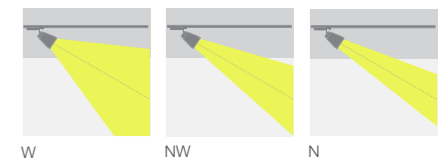

-01 Black RAL 9016
-02 White RAL 9017
-02 Matt Silver RAL 9006