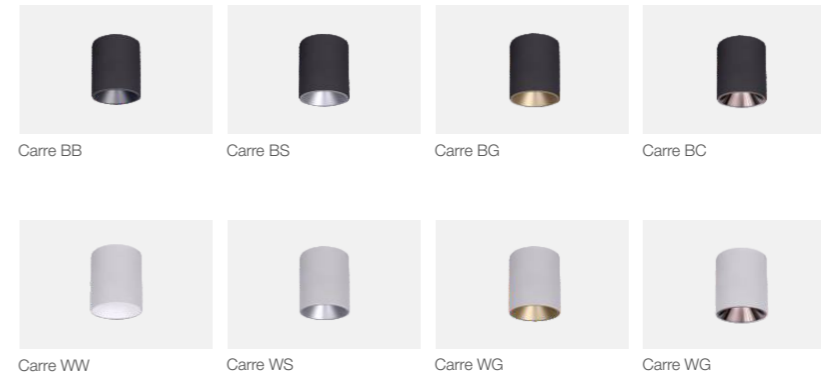

Color Temperature
-W27 · Intense Warm
-W30 · Warm White
-W40 · Neutral White
-W57 · Cool White

Ordering Guide Sample Bestellanleitung Probe

0702110 - W - W30 - DIM - 01

Model	C.C.T.	Baffle Colour
Beam	Dimmable	

Product Page Produktseite
<https://zess-verlicht.com/product/carre/>

-01 Black RAL 9005	-02 White RAL 9003	-03 Silver Grey RAL 7001	-04 Bronze Chrome