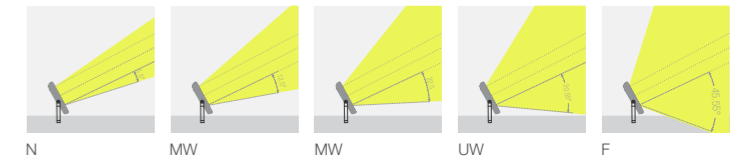

Ordering Guide Sample Bestellanleitung Probe

025050 - N - W30 - CC11 - 01

Model C.C.T. Body Colour
Beam Accessories