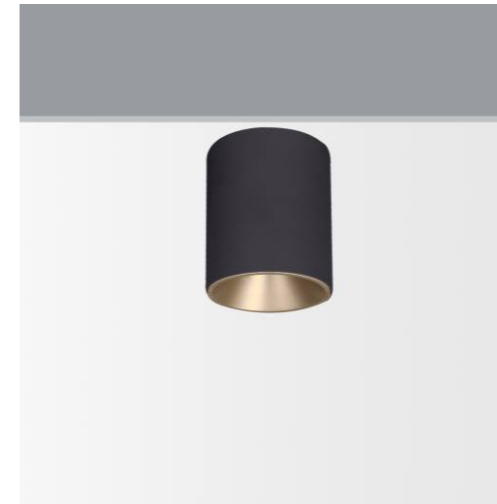

Series Série	Model No. Modèle n°	Lamp Lamp	Power Watt	Lumen Lumen @4000k	Colour Couleur	Beam Faisceau			Dimension Dimension		Weight Poids
						N	MW	W	h	d	
Carre BX	702110	COB	10	1050	W27/W30/W40/W57	-	30°	-	106	82	0.6 kg.
	702120	COB	20	2100	W27/W30/W40/W57	-	30°	-	120	115	1.9 kg.
	702130	COB	30	3330	W27/W30/W40/W57	-	30°	-	143	150	1.1 kg.
	702140	COB	40	3900	W27/W30/W40/W57	-	-	45°	160	187	1.7 kg.
Carre WX	702210	COB	10	1050	W27/W30/W40/W57	-	30°	-	106	82	0.6 kg.
	702220	COB	20	2100	W27/W30/W40/W57	-	30°	-	120	115	1.9 kg.
	702230	COB	30	3330	W27/W30/W40/W57	-	30°	-	143	150	1.1 kg.
	702140	COB	40	3900	W27/W30/W40/W57	-	-	45°	160	187	1.7 kg.