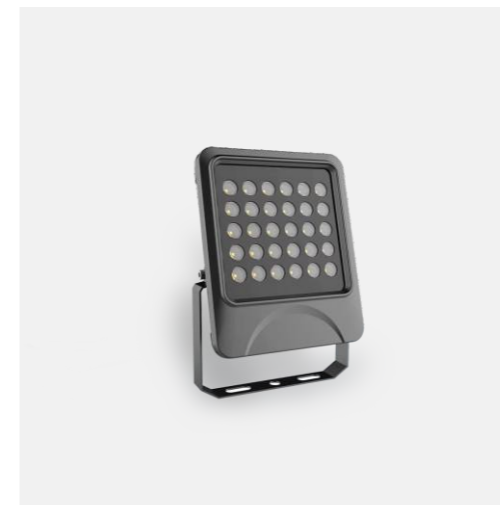

Series Série	Model No. Modèle n°	Lamp Lamp	Power Watt	Lumen Lumen @4000k	Colour Couleur	Beam Faisceau					Dimension Dimension			Weight Poids	Accessory No. Accessoires n°
						N	MW	W	UW	F	h	w	d		
Flut I	0025020	20 x LED	20	2400	W27/W30/W40/R/G/B	10°	25°	45°	60°	90°	224	147	44	0.95 kg.	CC11
Flut II	0025030	30 x LED	30	3585	W27/W30/W40/R/G/B	10°	25°	45°	60°	90°	260	184	47	1.27 kg.	CC11
Flut III	0025050	55 x LED	50	5930	W27/W30/W40/R/G/B	10°	25°	45°	60°	90°	330	225	48	2.20 kg.	CC11
Flut IV	0025100	100 x LED	100	11980	W27/W30/W40/R/G/B	10°	25°	45°	60°	90°	349	285	53	3.50 kg.	CC11
Flut V	0025150	150 x LED	150	17700	W27/W30/W40/R/G/B	10°	25°	45°	60°	90°	410	319	58	5.10 kg.	CC14
Flut VI	0025200	190 x LED	200	23600	W27/W30/W40/R/G/B	10°	25°	45°	60°	90°	464	354	65	6.52 kg.	CC14

* For Luminaire connected load, please consult product datasheet

Color Temperature
-W27 · Intense Warm
-W30 · Warm White
-W40 · Neutral White
-CR · Red
-CG · Green
-CB · Blue

Ordering Guide Sample Bestellanleitung Probe

025050 - N - W30 - CC11 - 01

Model C.C.T. Body Colour
Beam Accessories