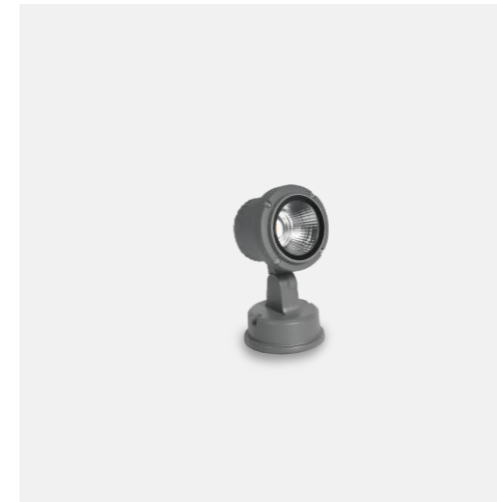

Series Série	Model No. Modèle n°	Lamp Lamp	Power Watt	Lumen Lumen @4000k	Colour Couleur	Beam Faisceau			Dimension Dimension			Weight Poids	Accessory No. Accessoires n°
						N	M	W	h	w	d		
Fokus I	0023010	1 x COB	10	990	W27/W30/W40/R/G/B	24°	30°	-	220	95	105	1.4 kg.	CC11
	0023015	1 x COB	15	1410	W27/W30/W40/R/G/B	24°	30°	-	220	95	105	1.4 kg.	CC11
Fokus II	0023020	1 x COB	20	1900	W27/W30/W40/R/G/B	24°	30°	-	265	120	150	2.0 kg.	CC11

Color Temperature
-W27 · Intense Warm
-W30 · Warm White
-W40 · Neutral White
-CR · Neutral White
-CG · Neutral White
-CB · Neutral White

Ordering Guide Sample Bestellanleitung Probe

023010 - N - W30 - CC11 - 01

Model	C.C.T.	Colour
Beam	Accessories	

Product Page Produktseite

-01 Black RAL 9016	-02 White RAL 9017	-02 Matt Silver RAL 9006