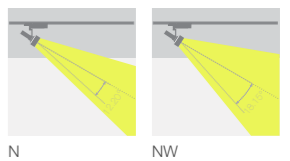

Ordering Guide Sample Bestellanleitung Probe

0032830 - N - W30 - 01

Model C.C.T. Beam Body Colour

Product Page Produktseite
<https://zess-verlicht.com/product/arca/>

-01 Black RAL 9016
-02 White RAL 9017