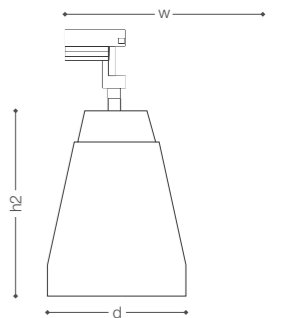

-01 Black RAL 9016
-02 White RAL 9017
-02 Matt Silver RAL 9006