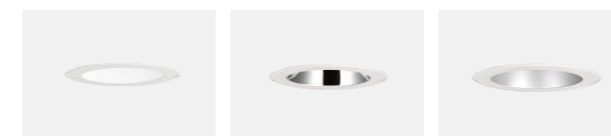

Ridi WH
Traffic White

Ridi CH
Chromatized Silver

Ridi SL
Matt Silver

Color Temperature
-W27 · Intense Warm
-W30 · Warm White
-W40 · Neutral White

Ordering Guide Sample Bestellanleitung Probe

0701106 - N - W30 - CC11 - 01

Model C.C.T. Baffle Colour
Beam Accessories

Product Page Produktseite
<https://zess-verlicht.com/product/ridi-wh/>
<https://zess-verlicht.com/product/ridi-ch/>
<https://zess-verlicht.com/product/ridi-sl/>