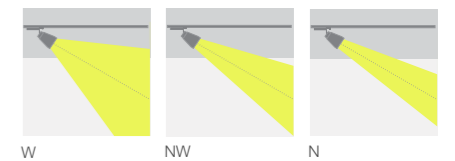

-01 Black RAL 9016	-02 White RAL 9017	-02 Matt Silver RAL 9006