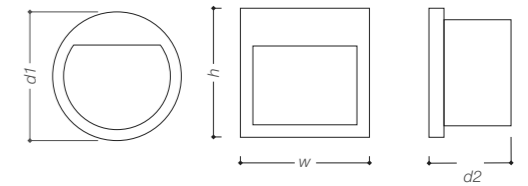

Ordering Guide Sample Bestellanleitung Probe

07201 - 02

Model Body Colour

Product Page Produktseite
<https://zess-verlicht.com/product/tredR/>
<https://zess-verlicht.com/product/tredS1/>
<https://zess-verlicht.com/product/tredS2/>

-01 -02
Black White
RAL 9016 RAL 9017