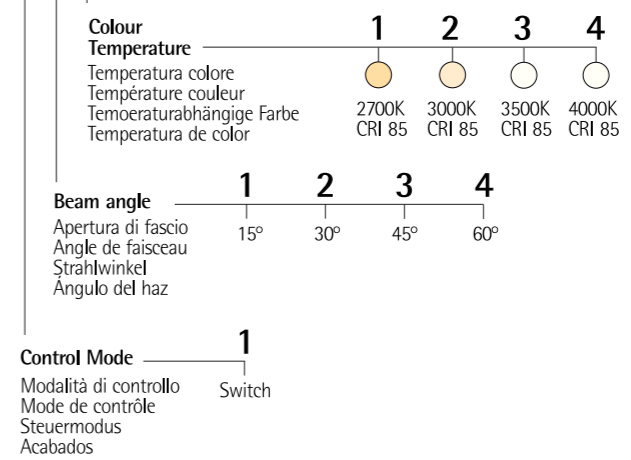

Erde Inground luminaire

Series Série	Model No. Modèle n°	Lamp Lamp	Power Watt	Lumen Lumen @4000k	Beam Faisceau				Dimension Dimension			Weight Poids
					N	MW	W	F	d	h	ap	
Erde NT	001103	3 x LED	03	220	15°	30°	45°	60°	90	90	85	0.41k.g.
	001106	6 x LED	06	500	15°	30°	45°	60°	120	90	110	0.62k.g.
	001109	9 x LED	09	740	15°	30°	45°	60°	140	110	140	0.69k.g.
	001112	12 x LED	12	1000	15°	30°	45°	60°	140	110	140	1.15k.g.
	001115	15 x LED	15	1200	15°	30°	45°	60°	160	110	160	1.45k.g.
	001118	18 x LED	18	1450	15°	30°	45°	60°	160	110	160	1.45k.g.
	001124	24 x LED	24	2100	15°	30°	45°	60°	180	110	180	3.21k.g.
	001136	42 x LED	36	3100	15°	30°	45°	60°	200	110	200	3.71k.g.

Erde Inground luminaire

Product
Code construction
Costruzione del codice
Construction du code produit
Bau der Produkt-Code
Construcción del código de producto

Erde NT - 001103- X X X - Accessories

Accessories :

T02 - Ip68 T type connector box
for serial connection