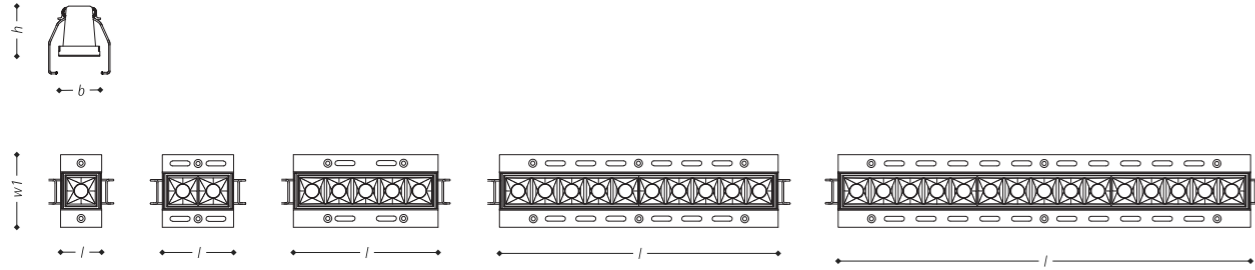

Various construction sizes

Different light colours

Tool free installation

Different light distributions

Switchable

Phase dimmable

DALI dimmable

Platz indoor ceiling luminaire

Series Série	Model No. Modèle n°	Lamp Lamp	Power Watt	Lumen Lumen @4000k	Body Colour body couleur	Beam Faisceau				Dimension Dimension				
						S	N	W	AS	l	w	h	b	ap
Platz	703202	1 x LED	2W	190	White	15°	30°	45°	40x65°	41	72	50	41	42x41
	703203	1 x LED	2W	190	Black	15°	30°	45°	40x65°	41	72	50	41	42x41
Platz	703204	2 x LED	4W	326	White	15°	30°	45°	40x65°	71	72	50	41	72x41
	703204	2 x LED	4W	322	Black	15°	30°	45°	40x65°	71	72	50	41	72x41
Platz	703210	5 x LED	10W	813	White	15°	30°	45°	40x65°	143	72	50	41	144x41
	703211	5 x LED	10W	804	Black	15°	30°	45°	40x65°	143	72	50	41	144x41
Platz	703220	10 x LED	20W	1620	White	15°	30°	45°	40x65°	276	72	50	41	277x41
	703221	10 x LED	20W	1615	Black	15°	30°	45°	40x65°	276	72	50	41	277x41
Platz	703230	15 x LED	30W	2430	White	15°	30°	45°	40x65°	408	72	50	41	410x41
	703231	15 x LED	30W	2430	Black	15°	30°	45°	40x65°	408	72	50	41	410x41