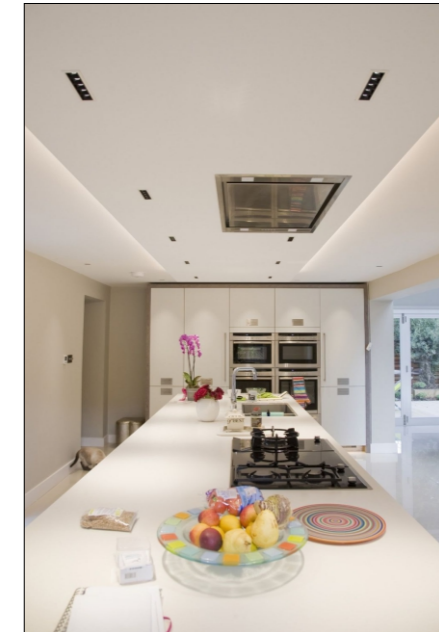

Sleek Et presentable.
Platz is great luminaire for accent, specific wall grazing Et general lighting output in a single luminaire. Super sleek and clean design makes Platz to stand out of all luminaires.