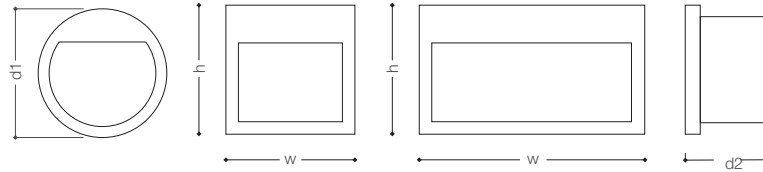

Aesthetic arrangements

For uniform aesthetics of the installation arrangement, the luminaire spacing (d) may be up to 4 times the mounting height (h).

Excellent visual comfort

ZESS high-power LEDs

Switchable

EMC-optimised

Protection mode IP65

Excellent thermal management

Different light distributions

Different light colours

Tred Façade luminaire

Series Série	Model No. Modèle n°	Lamp Lamp	Power Watt	Lumen Lumen @4000k	Colour Couleur	Beam Faisceau	Dimension Dimension					Weight Poids
							h	w	d1	d2	ap	
Tred R	07201	LED	03W	107	W27/W30/W35	Assymetric°	-	-	105	72	95	0.7k.g.
Tred S	07202	LED	03W	107	W27/W30/W35	Assymetric°	90	90	-	72	80x80	0.6k.g.
Tred S2	07203	LED	04W	147	W27/W30/W35	Assymetric°	70	140	-	72	130x57	1.1k.g.