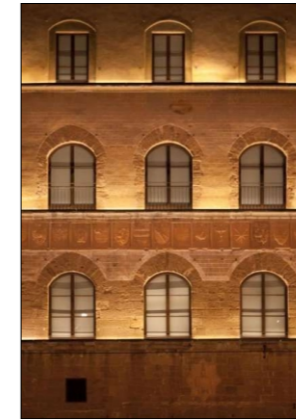

zGraze linear façade luminaire

Opti-curve lens technology
zGraze eliminates burning light effect from the nearest illuminated surface and softens light for better grazing to the furthestmost area.