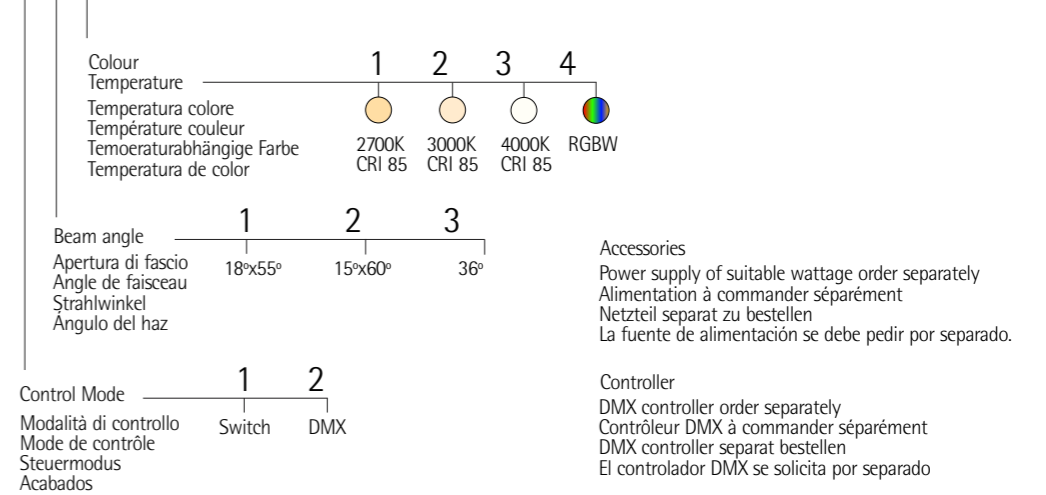

Red, Green, Blue and White RGBW
DMX control for 24V and 220VAC voltage system with 4-in-1 led modules

Excellent visual comfort

High-power LEDs

Switchable

EMC-optimised

Protection mode IP66

Excellent thermal management

Various construction sizes

Different light distributions

RGBW with DMX System

Different light colours

Serial connectable

zGraze linear façade luminaire

Series Série	Model No. Modèle n°	Lamp Lamp	Power Watt	Colour Couleur	Beam Faisceau			Dimension Dimension				Weight Poids
					AS	ASN	W	l	h	h1	w	
zGraze Mini	028118	18 x LED	18	W27/W30/W40	18° x 55°	15° x 60°	30°	1000	82	30	38	1.49k.g.
	028218	18 x LED	18	RGBW	18° x 55°	15° x 60°	30°	1000	82	30	38	1.49k.g.
	028124	24 x LED	24	W27/W30/W40	18° x 55°	15° x 60°	30°	1000	82	30	38	1.49k.g.
	028224	24 x LED	24	RGBW	18° x 55°	15° x 60°	30°	1000	82	30	38	1.49k.g.
	028136	36 x LED	36	W27/W30/W40	18° x 55°	15° x 60°	30°	1000	82	30	38	1.49k.g.
	028236	36 x LED	36	RGB/RGBW	18° x 55°	15° x 60°	30°	1000	82	30	38	1.49k.g.
zGraze	028318	18 x LED	18	W27/W30/W40	18° x 55°	15° x 60°	30°	1000	96	52	38	1.81k.g.
	028418	18 x LED	18	RGBW	18° x 55°	15° x 60°	30°	1000	96	52	38	1.81k.g.
	028324	24 x LED	24	W27/W30/W40	18° x 55°	15° x 60°	30°	1000	96	52	38	1.81k.g.
	028424	24 x LED	24	RGBW	18° x 55°	15° x 60°	30°	1000	96	52	38	1.81k.g.
	028336	36 x LED	36	W27/W30/W40	18° x 55°	15° x 60°	30°	1000	96	52	38	1.81k.g.
	028436	36 x LED	36	RGBW	18° x 55°	15° x 60°	30°	1000	96	52	38	1.81k.g.
	028372	72 x LED	72	W27/W30/W40	18° x 55°	15° x 60°	30°	1000	108	72	65	3.60k.g.
	028472	72 x LED	72	RGBW	18° x 55°	15° x 60°	30°	1000	108	72	65	3.60k.g.

zGraze linear façade luminaire

Product
Code construction
Costruzione del codice
Construction du code produit
Bau der Produkt-Code
Construcción del código de producto

zGraze Mini - 028118- X, X, X- Accessories