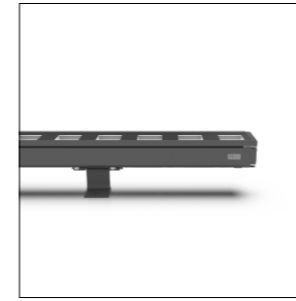

zGraze linear façade luminaire

Opti-curve lens technology
zGraze eliminates burning light effect from the nearest illuminated surface and softens light for better grazing to the furthestmost area.