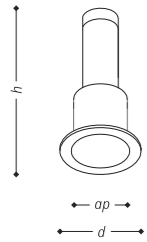

Cut-off 20°

Very small construction

Different light colours

Tool free installation

Different light distributions

Different light distributions

Very good price performance ratio

Switchable

Phase dimmable

DALI dimmable

Mikro indoor ceiling luminaire

Series Série	Model No. Modèle n°	Lamp Lamp	Power Watt	Lumen @4000k	Colour Couleur	Beam Faisceau		Dimension Dimension			Weight Poids
						S	N	h	d	ap	
Mikro	702122	LED	2.2	192	W27/W30/W40	25°	40°	60	25	20	0.9 kg.
	702222	LED	2.2	195	W27/W30/W40	25°	40°	60	32	25	0.9 kg.
	702322	LED	1.2	90	W27/W30/W40	25°	40°	60	25	20	0.7 kg.
	702422	LED	1.2	85	W27/W30/W40	25°	40°	60	32	25	0.7 kg.