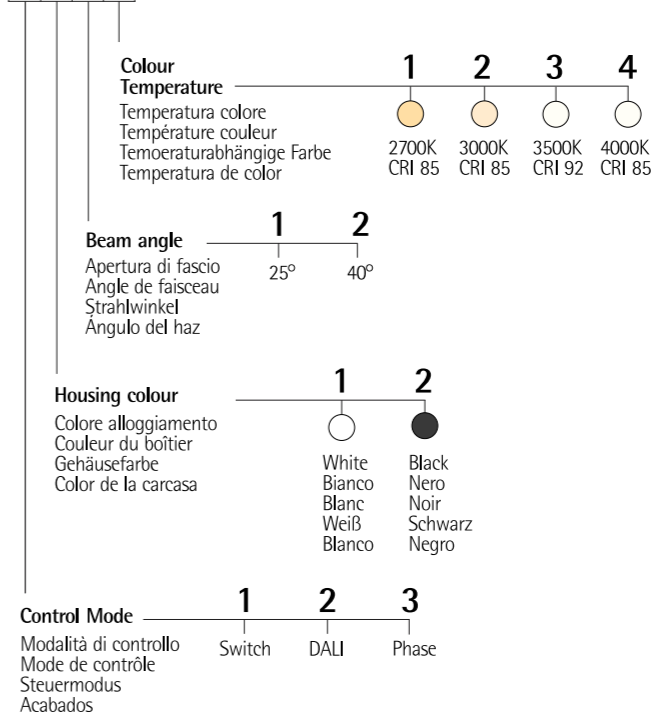

Mikro - 702222- X X X X - Accessories

Accessories

A 12 VDC PSU External

B 4-Way DC drop lines

C 1-Way drop line