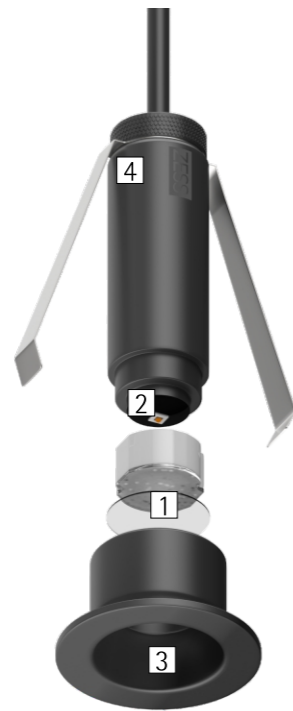

Mikro indoor ceiling luminaire

Structure and characteristics

The features described here are typical of products in this range. Special versions may offer additional or varying features. A comprehensive description of the features of individual products can be found on website or contact our representative.

1 ZESS Soft glass technology

- Softlens : Reduce sharpness in light output effect without sacrificing spot light effect reduced edgy surfaces on the target object.
- Non-reflective

2 ZESS LED-module

- High power LED: warm white (3000K) or neutral white (4000K)

3 Extreme visual comfort

- Calculate amount of light expersion from the lens to produce excellent eye-friendly result.

4 Heat Sink

- Pure extruded aluminum
- Powder coated with acrylic coated as anti-rust and better sinking capability

5 Control gear

- Switchable / Phase Dimmable / DALI

6 Body

- Complete die-cast aluminum body
- Dial :corrosion-resistant aluminum.
- Very small and sleek design.

Protection mode IP30 Dust-tight

Variants on request

1. High-power LEDs: 3000K CRI 97 or 2700K, 3500K, 4000K with CRI 92
   - Housing: 10,000 further colours
2. Please contact your ZESS consultant.